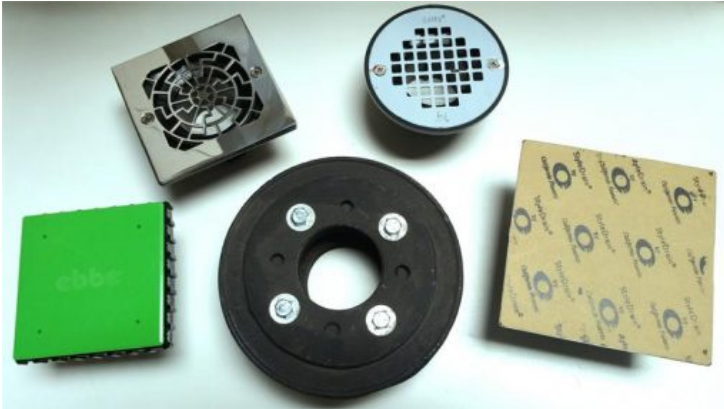

Cast Iron Drain Body and Throat

Product Categories: [Drain Bodies / Rough-Ins](#)

Product Page: <https://designerdrains.com/product/cast-iron-drain-body-and-throat/>