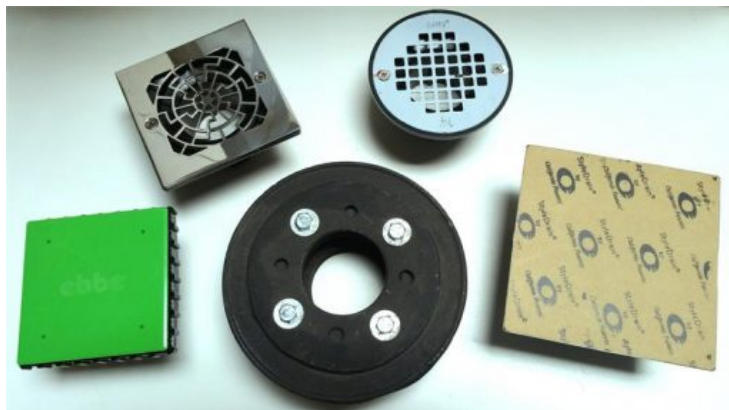

Cast Iron Drain Body and Throat

Price: \$90.00 - \$130.00

SKU: CAST

In stock: 5

Product Categories: [Drain Bodies / Rough-Ins](#)

Product Page: <https://designerdrains.com/product/cast-iron-drain-body-and-throat/>

Product Variants

- Cast Iron Drain Body and Throat ()Drain Rough / Rough In: Cast Iron Rough In, Size: 4 Inch Round Black ABS Riser
- Cast Iron Drain Body and Throat ()Drain Rough / Rough In: Cast Iron Rough In, Size: 5 Inch Square Riser
- Cast Iron Drain Body and Throat ()Drain Rough / Rough In: Cast Iron Rough In, Size: 3.65" Ebbe Square Riser