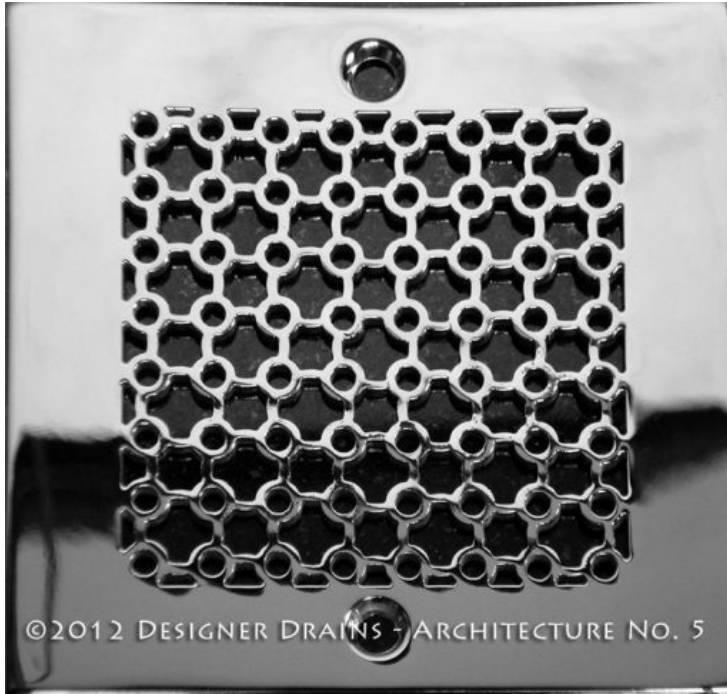

Architecture No. 5™ | 4.25" Square Replacement For Sioux Chief

Price: \$80.00 - \$100.00

SKU: ARC5-SPQ425262062

Product Categories: [4.25" Architecture Square](#)

Product Page:

<https://designerdrains.com/product/designer-drains-architecture-no-5-sq-4-25/>

Product Summary

4.25" Square with 2-5/8" CTC

Product Description

Made of 304 Stainless Steel in the USA.

Measures - 4.25" Square with 2-5/8" Center to Center fastening holes.