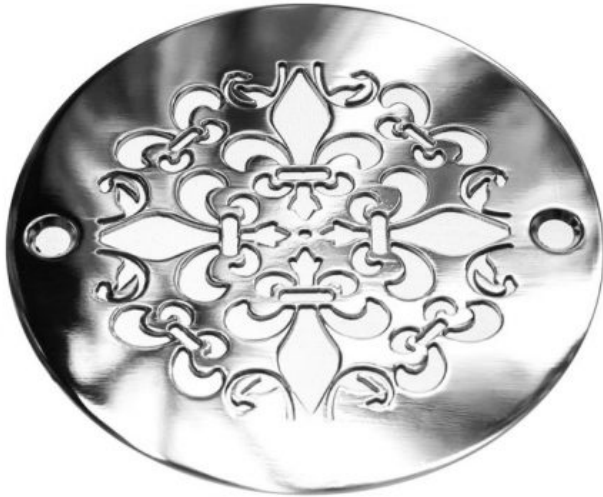

4 Inch Round Shower Drain Cover | Classic Mon Fleur™

Price: \$80.00 - \$100.00

SKU: CLA8-SP400337062

Product Categories: [4" Classic Round](#), [Classic Series - Round Decorative Shower Drains](#)

Product Tags: [4 Inch Round Shower Drain](#), [Classic Mon Fleur](#), [Round Stainless Steel Shower Drains](#)

Product Page:

<https://designerdrains.com/product/designer-drains-classic-mon-fleur-4/>

Product Variants

- 4 Inch Round Shower Drain Cover | Classic Mon Fleur™ - Polished Stainless Steel / Nickel Detail ()
- 4 Inch Round Shower Drain Cover | Classic Mon Fleur™ - Brushed / Satin

Nickel ()

- 4 Inch Round Shower Drain Cover | Classic Mon Fleur™ - Oil Rubbed Bronze Detail ()

- 4 Inch Round Shower Drain Cover | Classic Mon Fleur™ - Brushed Brass Detail ()

- 4 Inch Round Shower Drain Cover | Classic Mon Fleur™ - Polished Brass Detail ()

- 4 Inch Round Shower Drain Cover | Classic Mon Fleur™ - Matte Black ()

Product Summary

Finishes Available

FINISHES AVAILABLE

POLISHED STAINLESS
/CHROME

BRUSHED STAINLESS STEEL
/SATIN NICKEL

POLISHED BRASS

BRUSHED BRASS