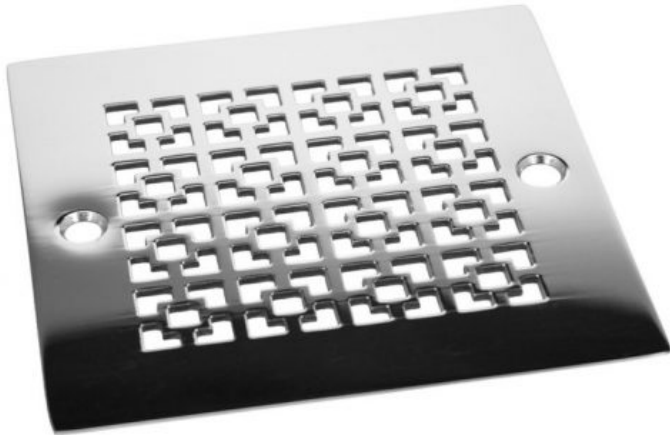

Geometric Squares No. 1™ | Replacement For Square Oatey 42238 & 42237

Price: \$80.00 - \$100.00

SKU: GEO1-SPQ412337062

Product Categories: [Geometric Series - Square Decorative Shower Drains, 4" Geometric Square](#)

Product Tags: [Stainless Steel Shower Drains for Oatey with a great Geometric Square Pattern.](#)

Product Page:

<https://designerdrains.com/product/designer-drains-geometric-squares-no-1-square/>

Product Variants

Measures - 4" Square with 3-3/8" Center to Center fastening holes.

FINISHES

POLISHED STAINLESS /CHROME

BRUSHED S /SATIN NI

BRUSHED BRASS

OIL RU

*MORE FINISHES AVA

Product Description

Made of 304 Stainless Steel in the USA.

Measures - 4-3/16" Square with 3-3/8" Center to Center fastening holes.

Product Gallery