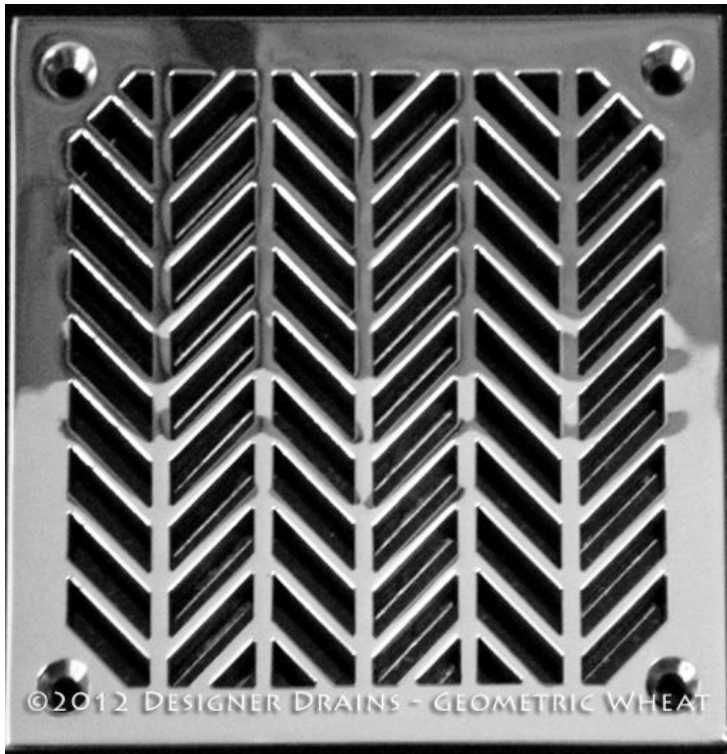

Geometric Wheat No. 2™ | Replacement For JR Smith

Price: \$165.00 - \$185.00

SKU: GEO2-500140

Product Categories: [Smith Square Drains - Geometric](#)

Product Page:

<https://designerdrains.com/product/designer-drains-geometric-wheat-no-2-sq-smith/>