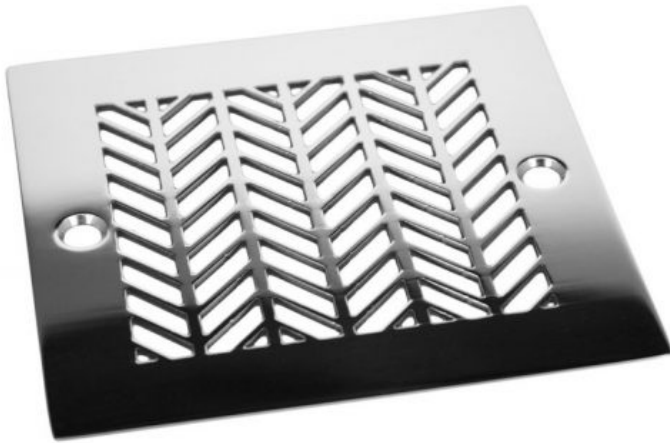

Geometric Wheat No. 2™ | Replacement For Square Oatey 42238 & 42237

Price: \$80.00 - \$100.00

SKU: GEO2-SPQ412337062

Product Categories: [Geometric Series - Square Decorative Shower Drains, 4" Geometric Square](#)

Product Tags: [Stainless Steel Shower Drains for Oatey with a great Geometric Wheat Pattern.](#)

Product Page:

<https://designerdrains.com/product/designer-drains-geometric-wheat-no-2-sq/>

Product Summary

4-3/16" Square with 3-3/8" CTC

Product Description

Made of 304 Stainless Steel in the USA.

Measures - 4-3/16" Square with 3-3/8" Center to Center fastening holes.