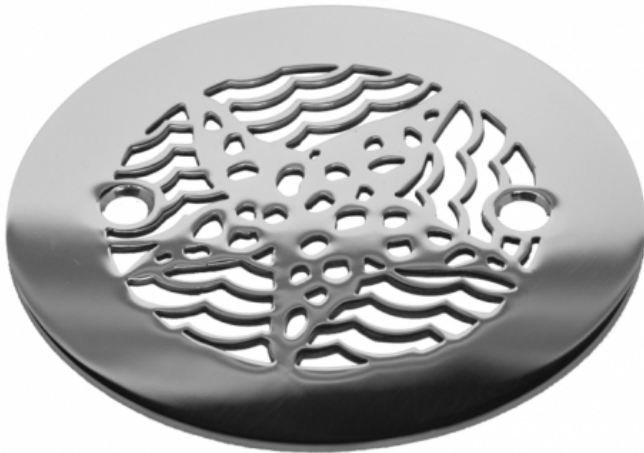

Oceanus Starfish™ |4.25" Round Replacement For Sioux Chief 821-2PPK PVC & 821-200A ABS

Price: \$80.00 - \$100.00

SKU: OCE1-SP425262062

Product Categories: [4.25" Oceanus Round](#)

Product Page:

<https://designerdrains.com/product/designer-drains-oceanus-star-fish-4-25od/>

Product Variants

- Oceanus Starfish™ |4.25" Round Replacement For Sioux Chief 821-2PPK PVC & 821-200A ABS - Brushed Brass ()

- Oceanus Starfish™ |4.25" Round Replacement For Sioux Chief 821-2PPK PVC & 821-200A ABS - Polished Brass ()

- Oceanus Starfish™ |4.25" Round Replacement For Sioux Chief 821-2PPK PVC & 821-200A ABS - Oil Rubbed Bronze ()

- Oceanus Starfish™ |4.25" Round Replacement For Sioux Chief 821-2PPK PVC & 821-200A ABS - Brushed Stainless/Satin Nickel ()

Product Description

4.25 Inch Round Shower Drain Cover | Oceanus Starfish™

Add Luxurious Detail to Your Shower or Provide Inspiration For A Complete

Bathroom Design.

Made of Reclaimed 304 Stainless Steel in the USA. "Assisting The Environment One Shower At A Time"