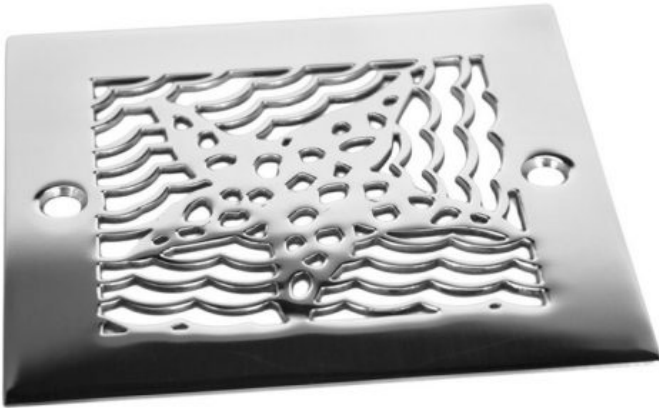

## Oceanus Starfish™ | Replacement For Square Oatey 42238 & 42237

Price: \$80.00 - \$100.00

**SKU:** OCE1-SPQ412337062

**Product Categories:** [Oceanus Series - Square Decorative Shower Drains, 4" Oceanus Square](#)

### Product Variants

- Oceanus Starfish™ | Replacement For Square Oatey 42238 & 42237 - polished-chrome-detail ( )

- Oceanus Starfish™ | Replacement For Square Oatey 42238 & 42237 - Oil

## Rubbed Bronze Detail ( )

- Oceanus Starfish™ | Replacement For Square Oatey 42238 & 42237 -  
Brushed / Satin Nickel ( )

## Product Description

Made of 304 Stainless Steel in the USA.

Measures - 4-3/16" Square with 3-3/8" Center to Center fastening holes.