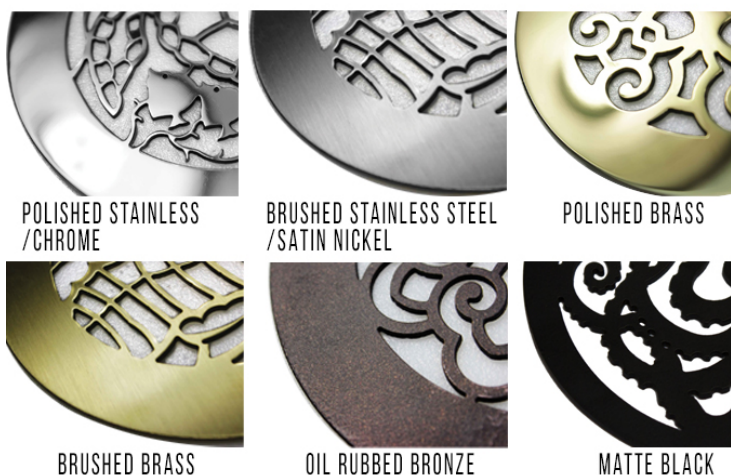

Product Variants

- Oceanus Caretta™ | Replacement For EBBE E440 - polished-chrome-detail ()
- Oceanus Caretta™ | Replacement For EBBE E440 - Brushed / Satin Nickel ()
- Oceanus Caretta™ | Replacement For EBBE E440 - Oil Rubbed Bronze Detail ()

Product Summary

Finishes Available

FINISHES AVAILABLE

*MORE FINISHES AVAILABLE UPON REQUEST.

Product Description

Designer Drains replacements for EBBE drains are specified by interior designers and architects worldwide. Our beautiful Designer Drains are shower drain covers that tie in your bathrooms décor, theme and bring an attention to detail that give your shower a luxurious finish that is not found in any other shower drains. Our Designer Drains are easy to install & maintain, because they are made of stainless steel they will never rust, tarnish or fade and can hold over 1,000 pounds and are backed by our Lifetime Warranty. Our EBBE replacement drain covers are available in the following finishes polished & brushed stainless steel, oil rubbed bronze, polished brass and brushed brass.

What You Receive Designer Drains - EBBE Drain Cover - Caretta - Specifics

:

Add Luxurious Detail to Your Shower or Provide Inspiration For A Complete Bathroom Design.

Made of Reclaimed 304 Stainless Steel in the USA. "Assisting The Environment One Shower At A Time"

[Round Drains](#)

377 Products

□Square Drains□□

424 Products

Product Attributes

- Finish: Brushed / Satin Nickel, Oil Rubbed Bronze Detail, Polished Stainless Steel / Nickel Detail

Product Gallery