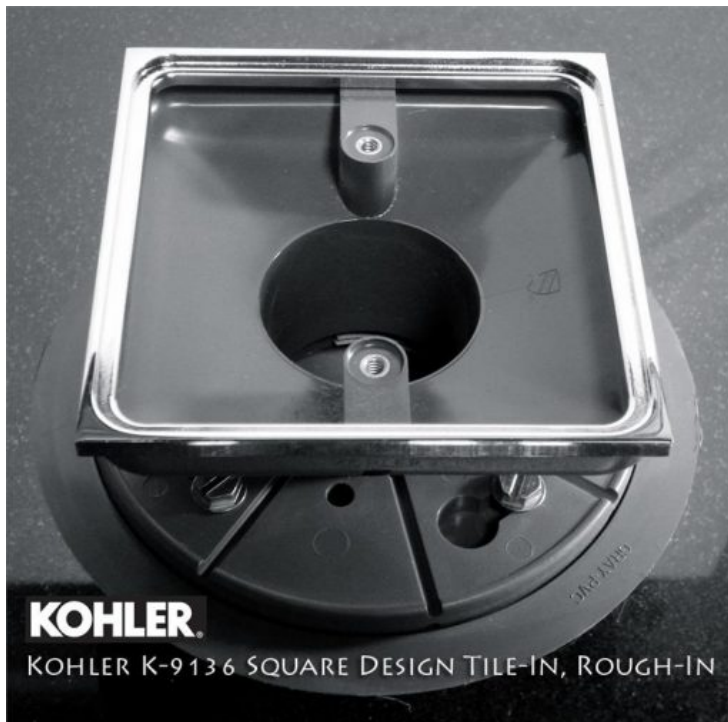

KOHLER K-9136 Square Design Tile-In, Rough-In

Price: \$85.00

Product Categories: [Drain Bodies / Rough-Ins](#)

Product Page: <https://designerdrains.com/product/kohler-k-9136-square-design-tile-in-rough-in/>