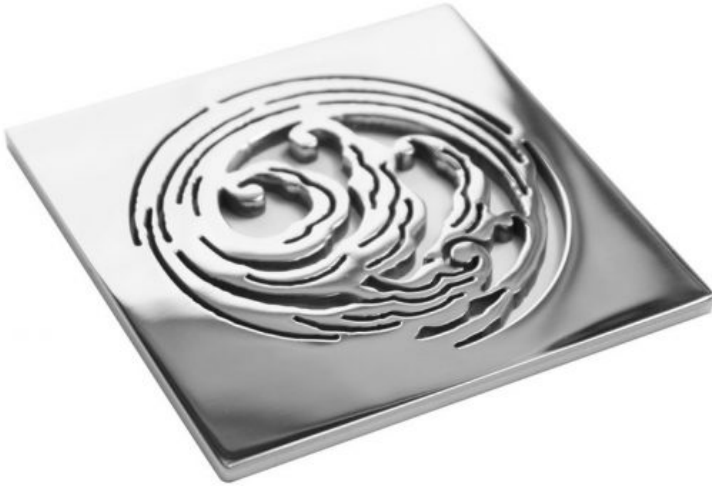

Elements Nami™ | Replacement For EBBE E4400

Price: \$145.00 - \$165.00

SKU: ELE2-SP375160

Product Categories: [Ebbe - Elements](#)

Product Page:

https://designerdrains.com/product/square_ebbe_e4400_replacement_shower_drain_elements_nami/

Product Variants

- Elements Nami™ | Replacement For EBBE E4400 - polished-chrome-detail ()
- Elements Nami™ | Replacement For EBBE E4400 - Brushed / Satin Nickel ()
- Elements Nami™ | Replacement For EBBE E4400 - Oil Rubbed Bronze Detail ()