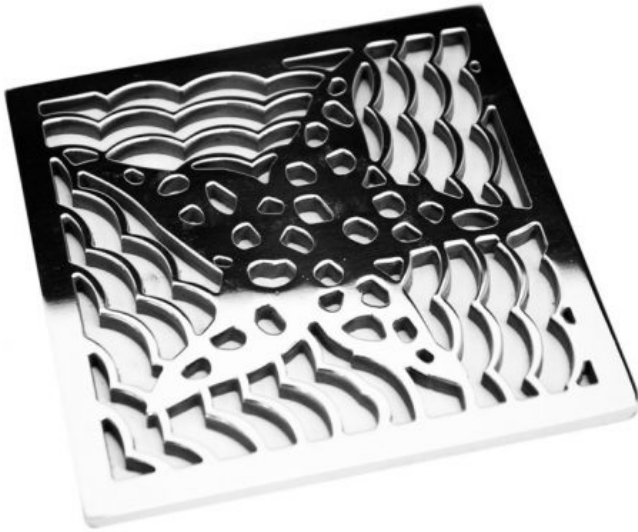

Starfish™ | Replacement For EBBE E440

Price: \$145.00 - \$165.00

SKU: OCE1-SP375160

Product Categories: [Ebbe - Oceanus](#)

Product Page:

https://designerdrains.com/product/square_ebbe_e4400_replacement_shower_drain_starifsh/

Product Variants

- Starfish™ | Replacement For EBBE E440 - Polished Stainless Steel / Nickel Detail ()
- Starfish™ | Replacement For EBBE E440 - Brushed / Satin Nickel ()
- Starfish™ | Replacement For EBBE E440 - Oil Rubbed Bronze Detail ()

- Starfish™ | Replacement For EBBE E440 - Polished Brass Detail ()
- Starfish™ | Replacement For EBBE E440 - Brushed Brass Detail ()
- Starfish™ | Replacement For EBBE E440 - Matte Black ()

Product Summary

What You Receive Designer Drains - EBBE Drain Cover - Starfish - Specifics

:

Add Luxurious Detail to Your Shower or Provide Inspiration For A Complete Bathroom Design.

Made of Reclaimed 304 Stainless Steel in the USA. "Assisting The Environment One Shower At A Time"