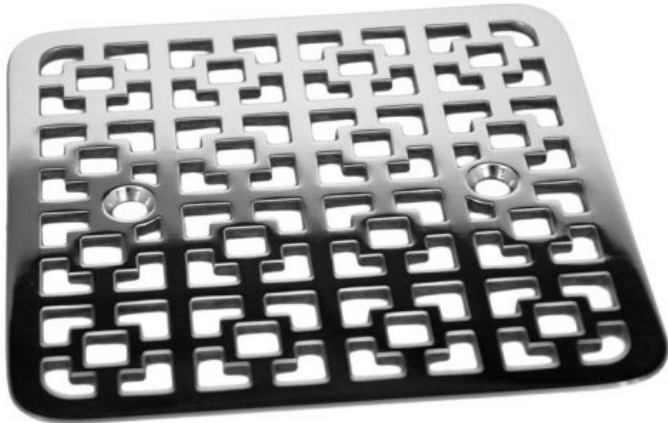

## Geometric Squares No. 1™ | Replacement For Kohler K-9136

Price: \$105.00 - \$125.00

**SKU:** GEO1-SPQ400264090

**Product Categories:** [Kohler Square Drains - Geometric](#)

**Product Page:**

[https://designerdrains.com/product/square\\_kohler\\_replacement\\_shower\\_drain\\_geometric\\_squares\\_no1/](https://designerdrains.com/product/square_kohler_replacement_shower_drain_geometric_squares_no1/)

### Product Summary

4.25" Square with 2-5/8" CTC

### Product Description

Made of 304 Stainless Steel in the USA.

Measures - 4.25" Square with 2-5/8" Center to Center fastening holes.