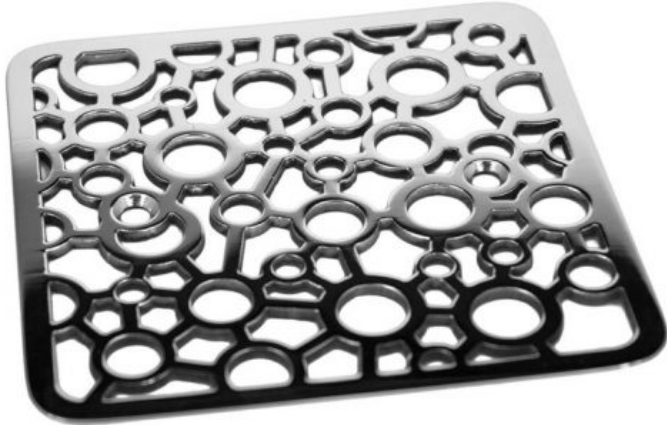

Nature Bubbles™ | Replacement For Kohler K-9136

Price: \$105.00 - \$125.00

SKU: NAT1-SPQ400264090

Product Categories: [Kohler Square Drains - Nature](#)

Product Page:

https://designerdrains.com/product/square_kohler_replacement_shower_drain_nature_bubbles/

Product Summary

Add Luxurious Detail to Your Shower or Provide Inspiration For A Complete Bathroom Design.

Fits Kohler K-9136 Square Shower Drain

Measures - 4.25" Square with 2-5/8" Center to Center fastening holes.

Made of Reclaimed 304 Stainless Steel in the USA. "Assisting The Environment One Shower At A Time"

Stainless Steel Screws Included With Every Drain.
Stylish & Super Durable Finishes Available.

FINISHES AVAILABLE

*MORE FINISHES AVAILABLE UPON REQUEST.

Product Description

Made of 304 Stainless Steel in the USA.

Measures - 4.25" Square with 2-5/8" Center to Center fastening holes.

Product Gallery

Product data have been exported from -
Export date: Mon Oct 21 17:38:51 2019 / +0000 GMT