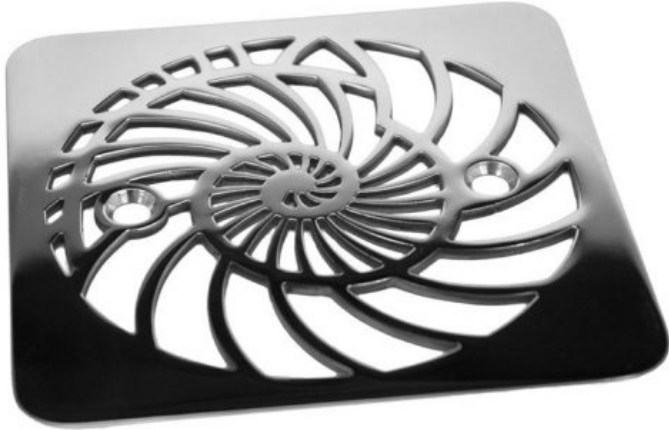

## Oceanus Nautilus™ | Replacement For Kohler K-9136

Price: \$105.00 - \$125.00

**SKU:** OCE3-SPQ400264090

**Product Categories:** [Kohler Square Drains - Oceanus](#)

**Product Page:**

[https://designerdrains.com/product/square\\_kohler\\_replacement\\_shower\\_drain\\_oceanus\\_nautilus/](https://designerdrains.com/product/square_kohler_replacement_shower_drain_oceanus_nautilus/)

### Product Summary

4.25" Square with 2-5/8" CTC

### Product Description

Made of 304 Stainless Steel in the USA.

Measures - 4.25" Square with 2-5/8" Center to Center fastening holes.