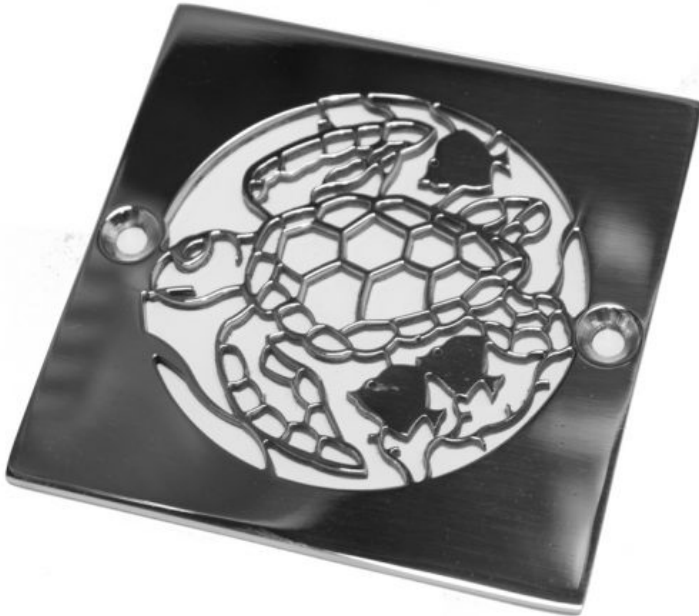

Oceanus Caretta™ | Replacement For Square Oatey 42238 & 42237

Price: \$80.00 - \$100.00

SKU: OCE6-SP412337062

Product Categories: [Oceanus Series - Square Decorative Shower Drains, 4" Oceanus Square](#)

Product Tags: [easiest remodel](#), [Sea Turtle Inspired Design Shower Drain for your Shower](#)

Product Page:

<https://designerdrains.com/product/designer-drains-oceanus-caretta-square/>

Product Variants

- Oceanus Caretta™ | Replacement For Square Oatey 42238 & 42237 - Polished Stainless Steel / Nickel Detail ()

- Oceanus Caretta™ | Replacement For Square Oatey 42238 & 42237 - Polished Brass Detail ()
- Oceanus Caretta™ | Replacement For Square Oatey 42238 & 42237 - Oil Rubbed Bronze Detail ()
- Oceanus Caretta™ | Replacement For Square Oatey 42238 & 42237 - Brushed Brass Detail ()
- Oceanus Caretta™ | Replacement For Square Oatey 42238 & 42237 - Brushed / Satin Nickel ()
- Oceanus Caretta™ | Replacement For Square Oatey 42238 & 42237 - Matte Black ()

Product Summary

4-3/16" Square with 3-3/8" CTC

Product Description

Made of 304 Stainless Steel in the USA.

Measures - 4-3/16" Square with 3-3/8" Center to Center fastening holes.