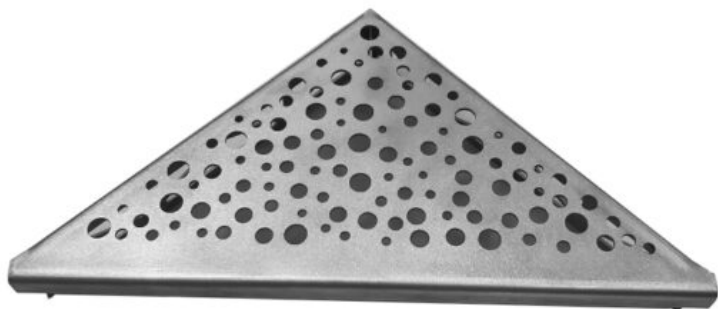

Corner Shelf : Bubbles

Price: \$99.99

Product Categories: [Corner Shelves](#)

Product Page: <https://designerdrains.com/product/32920/>

Product Variants

- Corner Shelf : Bubbles - Brushed / Satin Nickel ()

Product Description

Shelf by Designer Drains

Features our iconic and timeless Bubbles pattern which can be paired with the corresponding round or square drain grates. Including a shelf to your dream shower, is a practical way to keep all of your soaps and shampoos in one place without having to worry about cleaning a niche.

Unique Design

Match your drain grates, and tie in your decor!

Made of solid 304 stainless steel in the USA.

Product Gallery