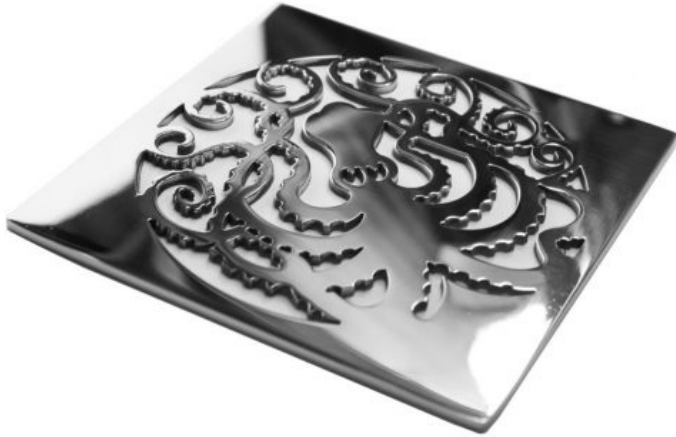

Octopus Shower Drain™ | Replacement For EBBE E440

Price: \$145.00 - \$165.00

SKU: OCE5-SP375160

Product Categories: [Most Popular](#), [Ebbe - Oceanus](#)

Product Page:

https://designerdrains.com/product/square_ebbe_e4400_replacement_shower_drain_octopus/

Product Variants

- Octopus Shower Drain™ | Replacement For EBBE E440 - Polished Stainless Steel / Nickel Detail ()

- Octopus Shower Drain™ | Replacement For EBBE E440 - Brushed / Satin Nickel ()

- Octopus Shower Drain™ | Replacement For EBBE E440 - Brushed Brass Detail ()
- Octopus Shower Drain™ | Replacement For EBBE E440 - Oil Rubbed Bronze Detail ()
- Octopus Shower Drain™ | Replacement For EBBE E440 - Matte Black ()

Product Summary

3.75" Square with NO CTC

Product Description

Designer Drains replacements for EBBE drains are specified by interior designs and architects worldwide. Our beautiful Designer Drains are shower drain covers that tie in your bathrooms décor, theme and bring an attention to detail that give your shower a luxurious finish that is not found in any other shower drains. Our Designer Drains are easy to install & maintain, because they are made of stainless steel they will never rust, tarnish or fade and can hold over 1,000 pounds and are backed by our Lifetime Warranty. Our EBBE replacement drain covers are available in the following finishes polished & brushed stainless steel, oil rubbed bronze, polished brass and brushed brass.

What You Receive Designer Drains - EBBE Drain Cover - Octopus - Specifics :

Add Luxurious Detail to Your Shower or Provide Inspiration For A Complete Bathroom Design.

Made of Reclaimed 304 Stainless Steel in the USA. "Assisting The Environment One Shower At A Time"