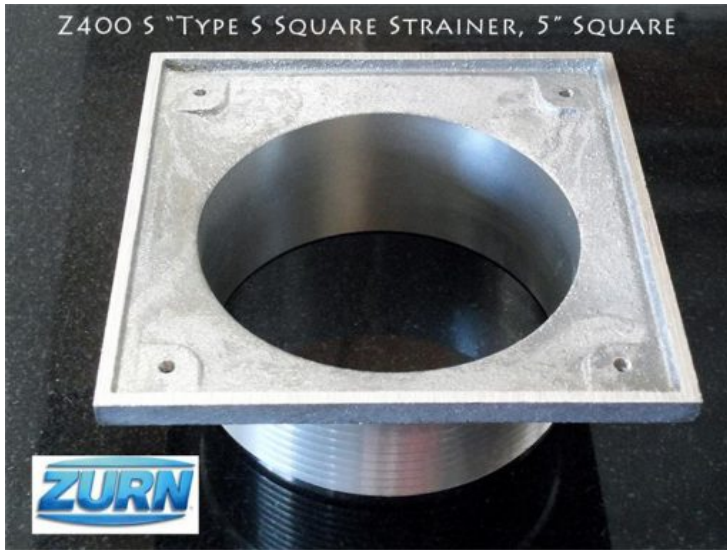

Zurn Z400S "Type S" 5" Square (127MM) Tile In / Throat

Product Categories: [Drain Bodies / Rough-Ins](#)

Product Page: <https://designerdrains.com/product/zurn-z400s-type-s-5square-127mm-tile-in-throat/>